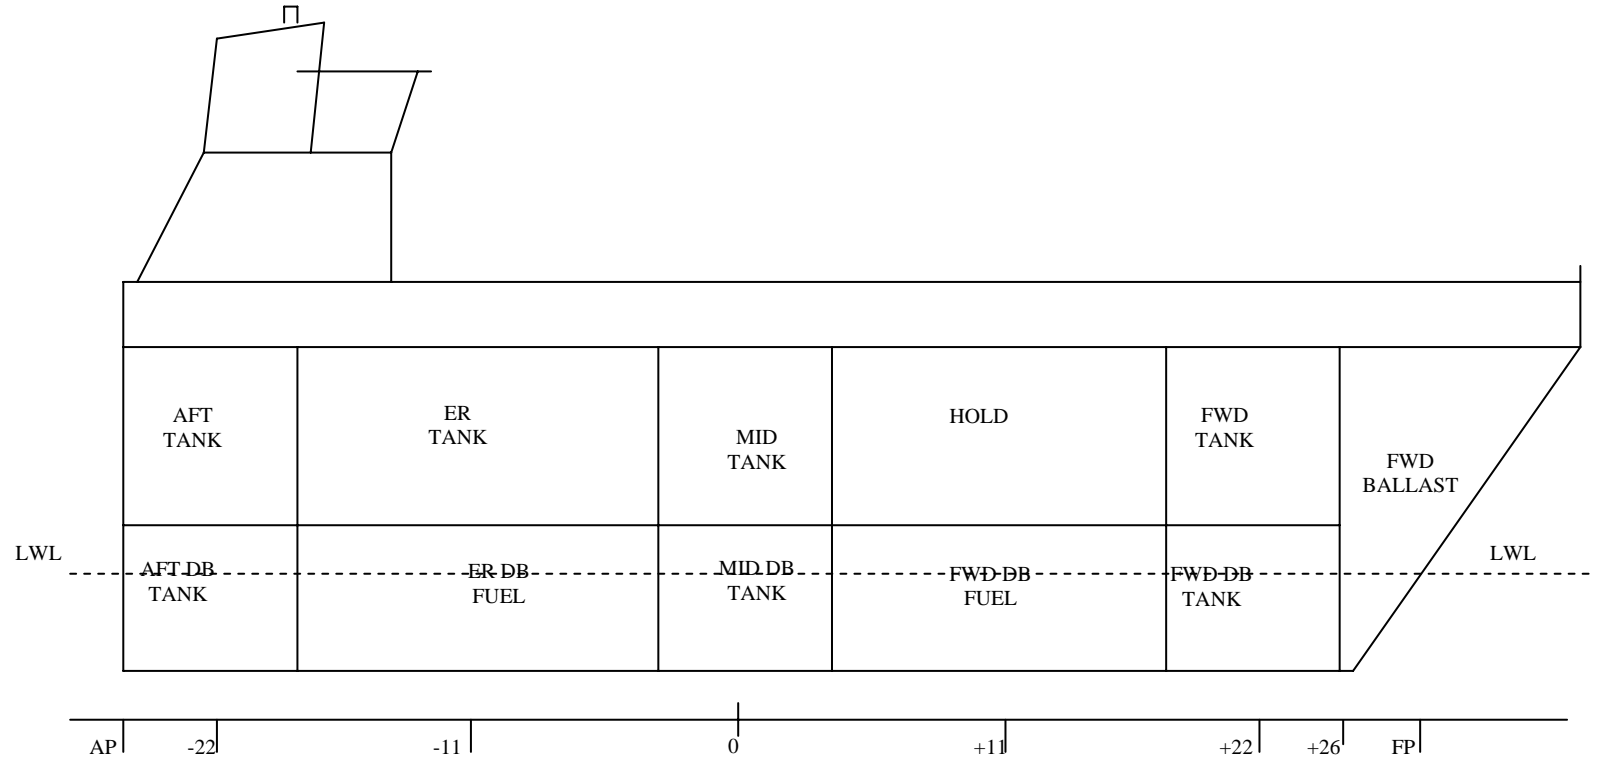

M.V.STABLE 100th (Ranger Hope © 2006)

MV STABLE

HYDROSTATIC DETAILS

LOA 62Mtr LBP 55Mtr Breadth 17.25Mtr Moulded Beam 16.5Mtr
Lightship Draft 4.5Mtr
KB 1.9Mtr KG 6.5Mtr GM 4.5Mtr Moulded Depth of Hold 11.8Mtr
LCG 0Mtr